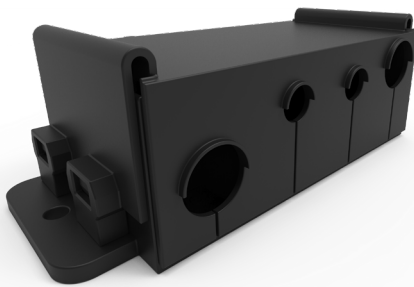

## 400 A Bolt-Down Fuse Holders

FHZ415

FHZ416

### Description

ZCASE® 4P-5P Series 400 A Bolt-Down Fuse Holders are four-position and five-position automotive fuse blocks that enable circuit-protected power distribution with ZCASE® fuses (sold separately). These DC power distribution blocks have thermoplastic bases and protective covers with UL 94 V-0 flammability ratings and have been tested to ISO 16750-3 standards for shock and vibration.

### Ordering Information

PART NUMBER	DESCRIPTION	CONTINUOUS CURRENT RATING	FUSE TYPE	MOUNTING METHOD	MAX VOLTAGE RATING
FHZ416	32 V 400 A Four-Position Bolt-Down Fuse Holder Base and Cover	400 A	ZCASE	M8 Stud Mount Hole	32 V
FHZ415	80 V 400 A Five-Position Bolt-Down Fuse Holder Base	400 A	ZCASE	M10 Stud Mount Hole	80 V
FHZ515	Five-Position Fuse Holder Cover	-	-	-	-