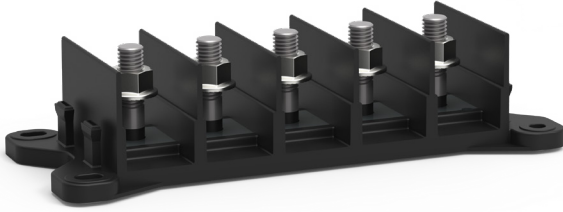

## 400 A Bolt-Down Fuse Holders

FHZ415

FHZ416

### Description

ZCASE® 4P-5P Series 400 A Bolt-Down Fuse Holders are four-position and five-position automotive fuse blocks that enable circuit-protected power distribution with ZCASE® fuses (sold separately). These DC power distribution blocks have thermoplastic bases and protective covers with UL 94 V-0 flammability ratings and have been tested to ISO 16750-3 standards for shock and vibration.

### Ordering Information

PART NUMBER	DESCRIPTION	CONTINUOUS CURRENT RATING	FUSE TYPE	MOUNTING METHOD	MAX VOLTAGE RATING
FHZ416	32 V 400 A Four-Position Bolt-Down Fuse Holder Base and Cover	400 A	ZCASE	M8 Stud Mount Hole	32 V
FHZ415	80 V 400 A Five-Position Bolt-Down Fuse Holder Base	400 A	ZCASE	M10 Stud Mount Hole	80 V
FHZ515	Five-Position Fuse Holder Cover	-	-	-	-